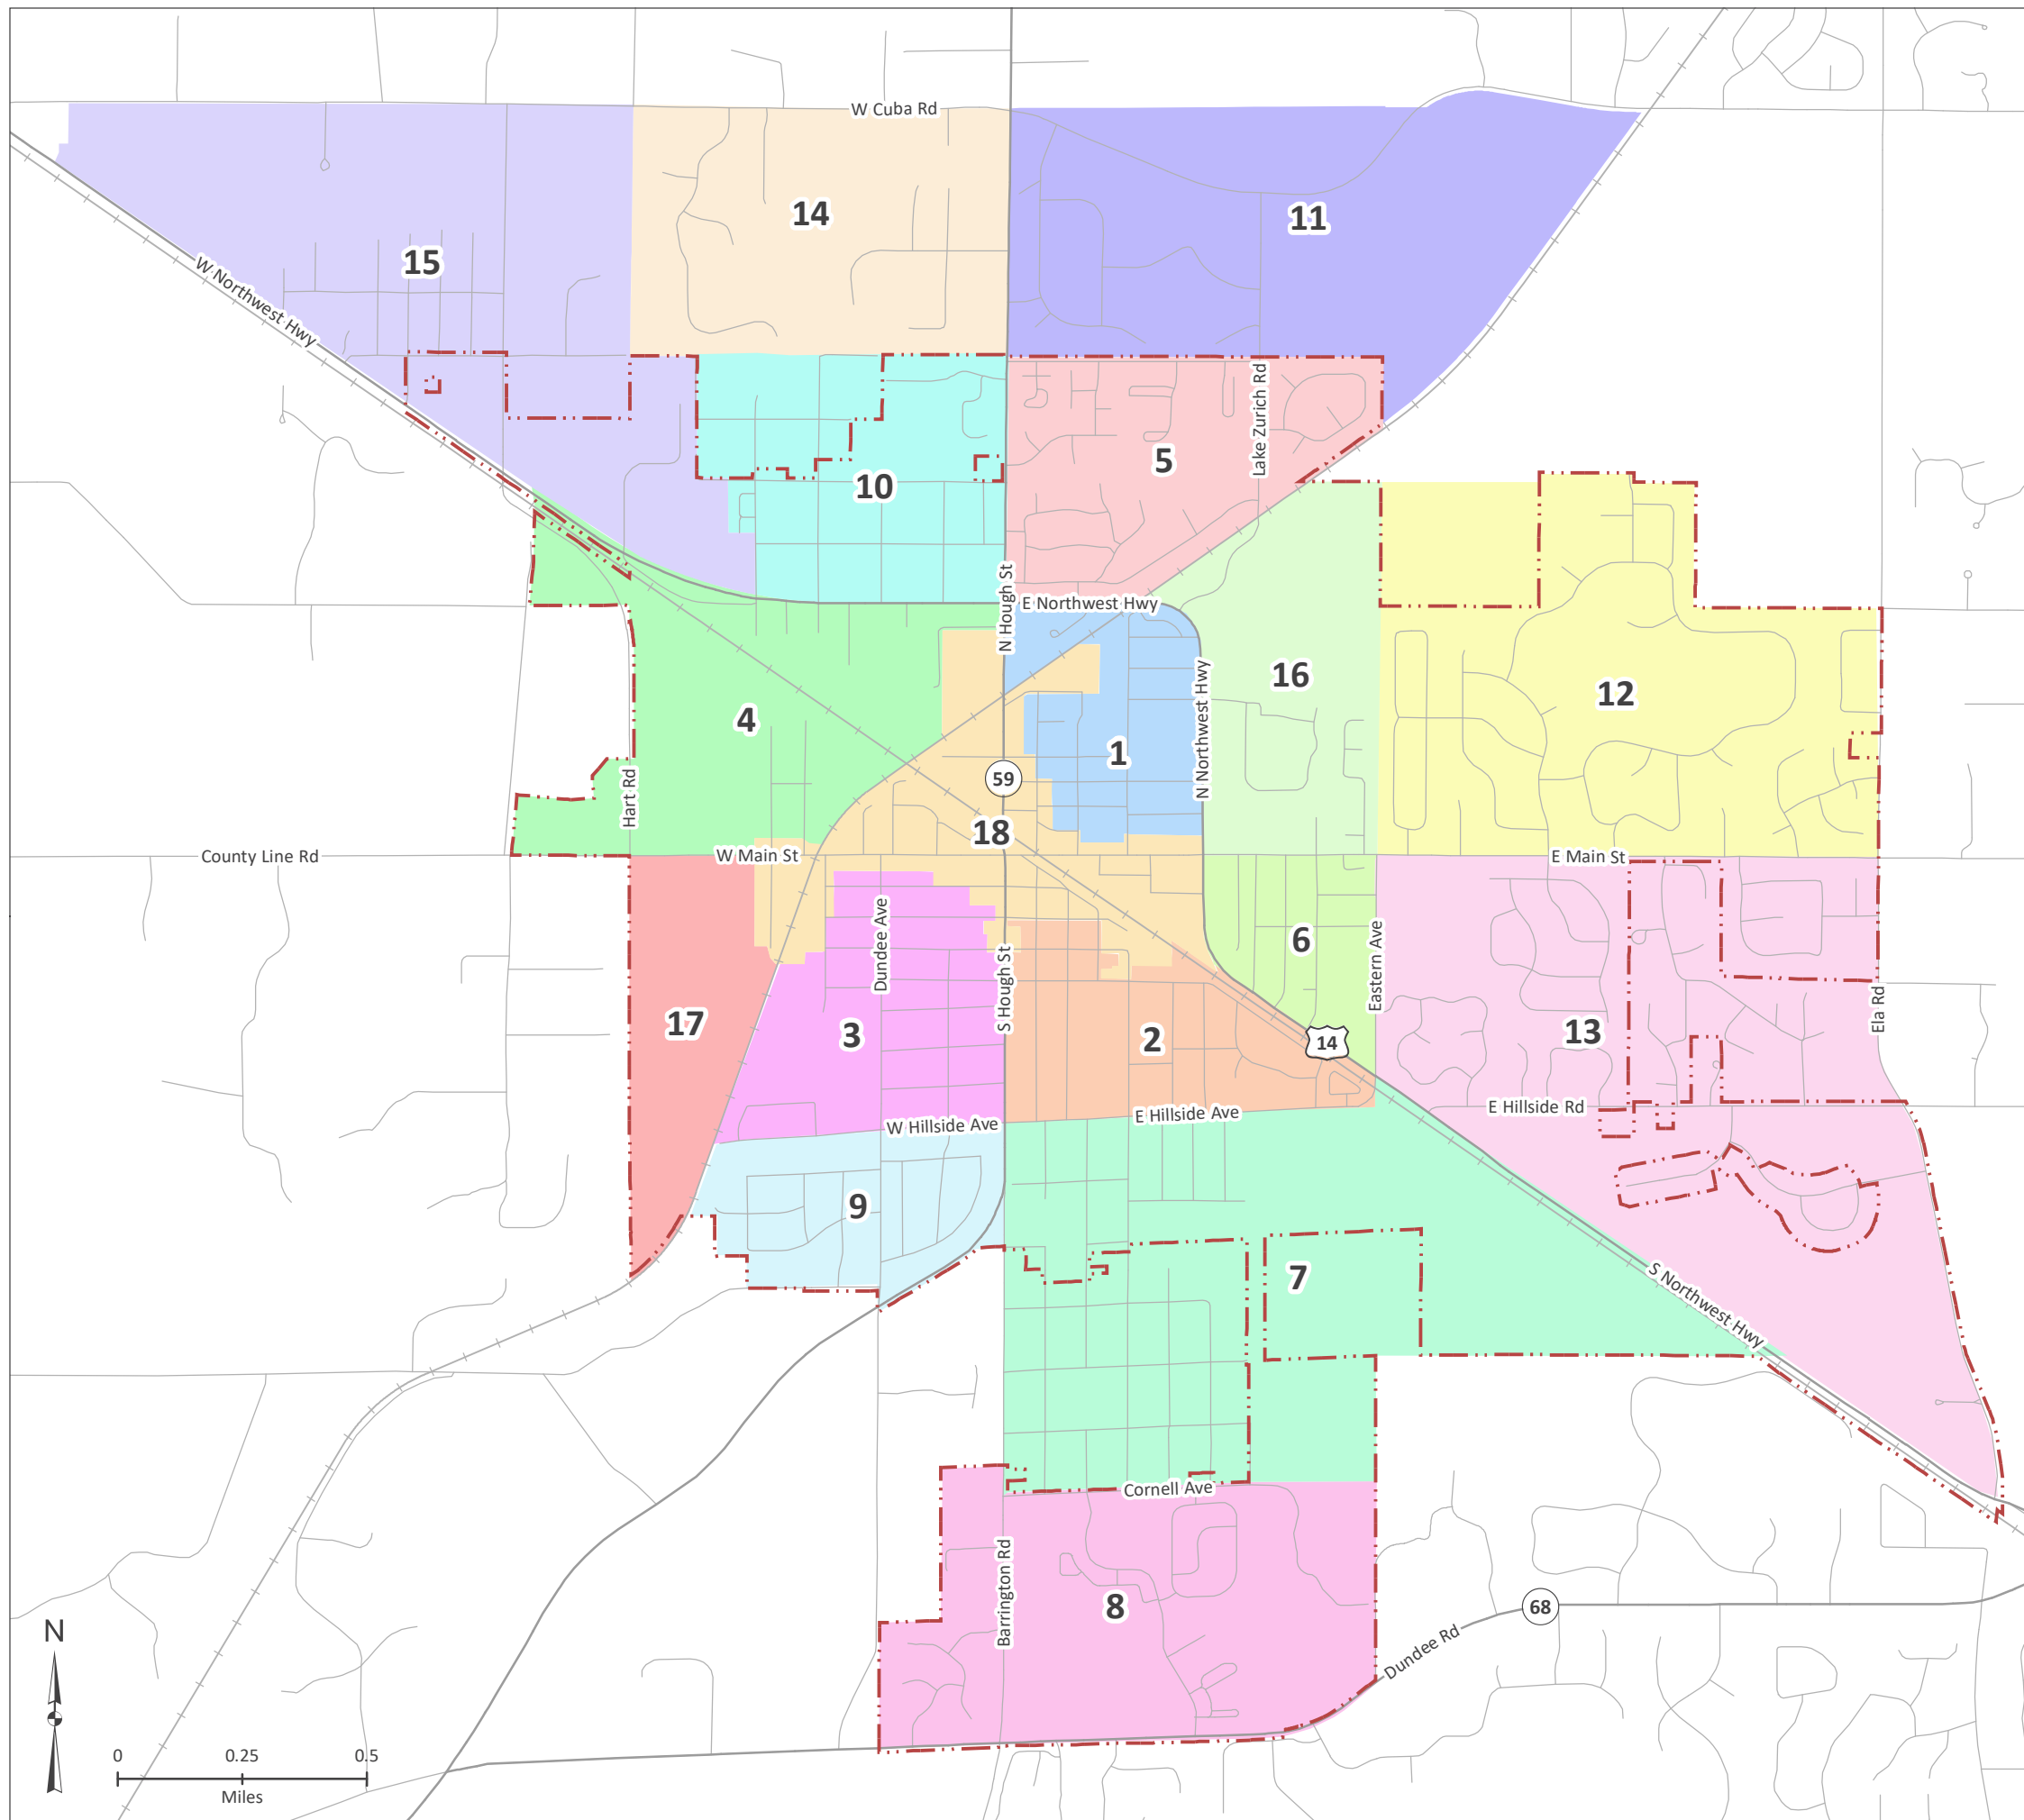

**BARRINGTON**  
*Be Inspired.*

### MAP 7: NEIGHBORHOOD BOUNDARIES

#### Legend

- Railroads
- Roads
- Routes
- Village Boundary

Source: VoB GIS, IDOT, Cook Co., Lake Co.  
Date : 2/9/2021

Disclaimer of Liability:  
GIS maps and related data contained therein ("maps and data") made available by the Village of Barrington are intended for reference purposes only. The Village provides such maps and data AS IS without any implied or expressed warranties as to its accuracy and completeness. Such maps and data are believed to be accurate, but accuracy is not in any way guaranteed and modifications are made to such maps and data on an ongoing basis as new information becomes available. Any use and/or application of such maps and data is done solely at the user's own risk.